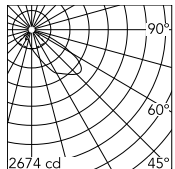

Physical

| | |
|--------------------------|--------------|
| Colour | Forest Green |
| Orientation | Adjustable |
| Longitudinal tilting (°) | 117 |
| Net weight (kg) | 6.03 |
| Package height (mm) | 170 |
| Package width (mm) | 305 |
| Package length (mm) | 505 |
| Package volume (m3) | 0.03 |
| IP internal | 65 |
| Drive Over | No |

Download

Mounting instructions [ZIP](#)

Photometric Files

LDT / IES [ZIP](#)

Technical Drawings

2D [ZIP](#)

3D [ZIP](#)

Schematic light drawing

Beam Angle: 47°

| h(m) | E(lx) | D(m) |
|------|-------|------|
| 1 | 1327 | 1.89 |
| 2 | 332 | 3.77 |
| 3 | 147 | 5.66 |
| 4 | 83 | 7.54 |
| 5 | 53 | 9.43 |

Luminous flux luminaire
3939 lm

Photometric

| | |
|--------------------|------------|
| Lighting type | Direct |
| Light distribution | Asymmetric |
| CCT (K) | 3000 |
| CRI> | 80 |
| Extreme cut off | No |