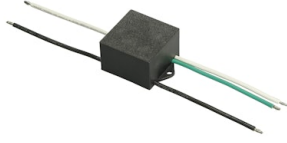

FLOS

FA972481312-310 Forest Green

Franco 3 Power Led Asymmetric Optic Dimmable 1-10V

Designed by FLOS Outdoor, 2007

LED source included. Integrated electrical power supply 220-240V ON/OFF. Graduated fixing bracket included. Equipped with a M20x1.5 cable guide (for 7mmϕ<math><13\text{mm}</math> cables) and IP68 connector. To ensure the tightness of the cable guide it's recommended to use flexible electric cables suitable for exterior use. Optional accessories: posts and arms for mast mounting.

Accessories & Power Supply

OPTIONAL Pole

FA24806

Pole Ø76 mm h 3500 mm(with Base)

OPTIONAL Accessory

F990E00A000

S.P.D. (SURGE PROTECTION DEVICE)

OPTIONAL Pole