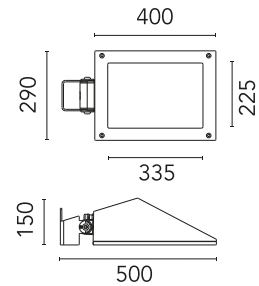

FLOS

FA972481306-310 Grey

Franco 3 Power Led Asymmetric Optic Dimmable 1-10V

Designed by FLOS Outdoor, 2007

LED source included. Integrated electrical power supply 220-240V ON/OFF. Graduated fixing bracket included. Equipped with a M20x1.5 cable guide (for 7mmϕ<math><13\text{mm}</math> cables) and IP68 connector. To ensure the tightness of the cable guide it's recommended to use flexible electric cables suitable for exterior use. Optional accessories: posts and arms for mast mounting.

Physical

Colour	Grey
Orientation	Adjustable
Longitudinal tilting (°)	117
Net weight (kg)	6.03
Package height (mm)	170
Package width (mm)	305
Package length (mm)	505
Package volume (m3)	0.03
IP internal	65
Drive Over	No

FA24806

Pole Ø76 mm h 3500 mm(with Base)

OPTIONAL Pole

FA25006

Pole Ø76 mm h 3500 mm (+500 mm In-ground)

OPTIONAL Pole

FA24906

Pole Ø76 mm h 4500 mm(with Base)

OPTIONAL Pole

FA414006

Pole Ø 102 mm h 4000 mm With Base

OPTIONAL Pole

FA414506

Pole Ø 102 mm h 4000 mm (+500 mm In-ground)

OPTIONAL Bracket

FA11506