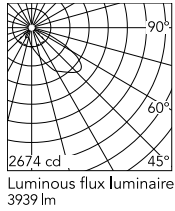

Physical

Colour	Grey
Orientation	Adjustable
Longitudinal tilting (°)	117
Net weight (kg)	6.03
Package height (mm)	170
Package width (mm)	305
Package length (mm)	505
Package volume (m3)	0.03
IP internal	65
Drive Over	No

Download

[Mounting instructions](#)  ZIP

Photometric Files

[LDT / IES](#)  ZIP

Technical Drawings

[2D](#)  ZIP

[3D](#)  ZIP

Schematic light drawing