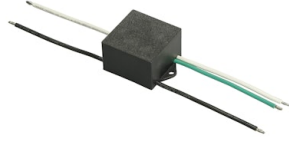

FLOS

FA972481306-310 Grey

Franco 3 Power Led Asymmetric Optic Dimmable 1-10V

Designed by FLOS Outdoor, 2007

LED source included. Integrated electrical power supply 220-240V ON/OFF. Graduated fixing bracket included. Equipped with a M20x1.5 cable guide (for 7mmϕ<math><13\text{mm}</math> cables) and IP68 connector. To ensure the tightness of the cable guide it's recommended to use flexible electric cables suitable for exterior use. Optional accessories: posts and arms for mast mounting.

Accessories & Power Supply

OPTIONAL Pole

FA25106

Pole Ø76 mm h 4500 mm (+500 mm In-ground)

OPTIONAL Accessory

F990E00A000

S.P.D. (SURGE PROTECTION DEVICE)

OPTIONAL Pole