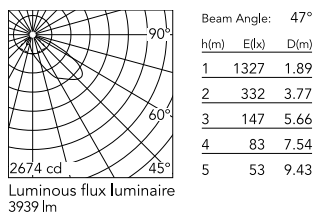

Physical

Colour	White
Orientation	Adjustable
Longitudinal tilting (°)	117
Net weight (kg)	6.03
Package height (mm)	170
Package width (mm)	305
Package length (mm)	505
Package volume (m3)	0.03
IP internal	65
Drive Over	No

Download

[Mounting instructions](#)  ZIP

Photometric Files

[LDT / IES](#)  ZIP

Technical Drawings

[2D](#)  ZIP

[3D](#)  ZIP

Schematic light drawing