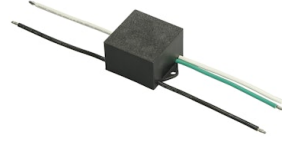

FLOS

FA972481301-310 White

Franco 3 Power Led Asymmetric Optic Dimmable 1-10V

Designed by FLOS Outdoor, 2007

LED source included. Integrated electrical power supply 220-240V ON/OFF. Graduated fixing bracket included. Equipped with a M20x1.5 cable guide (for 7mmϕ<math><13\text{mm}</math> cables) and IP68 connector. To ensure the tightness of the cable guide it's recommended to use flexible electric cables suitable for exterior use. Optional accessories: posts and arms for mast mounting.

Replaceable (LED only) light source by a professional

Replaceable control gear by a professional

Accessories & Power Supply

OPTIONAL Pole

FA25106

Pole Ø76 mm h 4500 mm (+500 mm In-ground)

OPTIONAL Pole

FA25033

Pole Ø76 mm h 3500 mm (+500 mm In-ground)

OPTIONAL Accessory

F990E00A000

S.P.D. (SURGE PROTECTION DEVICE)

OPTIONAL Pole

FA24806

Pole Ø76 mm h 3500 mm(with Base)

OPTIONAL Pole

FA415033

Pole Ø 102 mm h 5000 mm With Base

OPTIONAL Bracket

FA11206

Pole Bracket Franco 2/Perseo 4 Ø 76 mm 180 mm Single

OPTIONAL Accessory

FA116

Base Plate and Fixing Bolts for Pole Ø 102 mm h 4000/5000 mm with Base