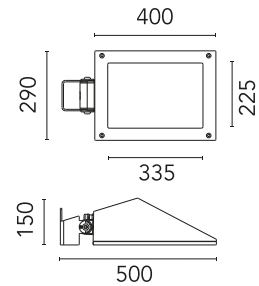

FLOS

FA972472333-310 Anthracite

Franco 3 Power Led Asymmetric Optic Dimmable 1-10V

Designed by FLOS Outdoor, 2007

LED source included. Integrated electrical power supply 220-240V ON/OFF. Graduated fixing bracket included. Equipped with a M20x1.5 cable guide (for 7mmϕ<math><13\text{mm}</math> cables) and IP68 connector. To ensure the tightness of the cable guide it's recommended to use flexible electric cables suitable for exterior use. Optional accessories: posts and arms for mast mounting.

Physical

Colour	Anthracite
Orientation	Adjustable
Longitudinal tilting (°)	117
Net weight (kg)	6.03
Package height (mm)	170
Package width (mm)	305
Package length (mm)	505
Package volume (m3)	0.03
IP internal	65
Drive Over	No

FA24833

Pole Ø76 mm h 3500 mm(with Base)

OPTIONAL
Bracket

FA11433

Pole Bracket Franco 2/Perseo 4 Ø 76 mm 180 mm Double

OPTIONAL
Pole

FA25033

Pole Ø76 mm h 3500 mm (+500 mm In-ground)

OPTIONAL
Pole

FA24933

Pole Ø76 mm h 4500 mm(with Base)

OPTIONAL
Pole

FA414033

Pole Ø 102 mm h 4000 mm With Base

OPTIONAL
Bracket

FA11333