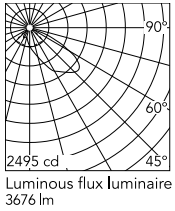

Schematic light drawing