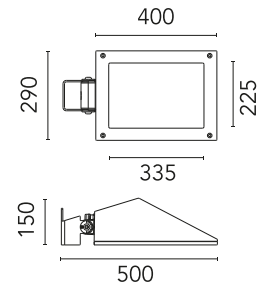

LED source included. Integrated electrical power supply 220-240V ON/OFF. Graduated fixing bracket included. Equipped with a M20x1.5 cable guide (for 7mm$\varnothing$<math><13\text{mm}</math> cables) and IP68 connector. To ensure the tightness of the cable guide it's recommended to use flexible electric cables suitable for exterior use. Optional accessories: posts and arms for mast mounting.