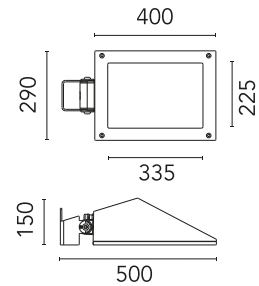

LED source included. Integrated electrical power supply 220-240V ON/OFF. Graduated fixing bracket included. Equipped with a M20x1.5 cable guide (for 7mmϕ<math><13\text{mm}</math> cables) and IP68 connector. To ensure the tightness of the cable guide it's recommended to use flexible electric cables suitable for exterior use. Optional accessories: posts and arms for mast mounting.