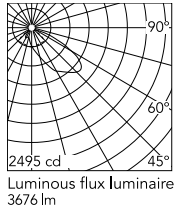

Physical

Colour	Deep Brown
Orientation	Adjustable
Longitudinal tilting (°)	117
Net weight (kg)	6.03
Package height (mm)	170
Package width (mm)	305
Package length (mm)	505
Package volume (m3)	0.03
IP internal	65
Drive Over	No

Download

[Mounting instructions](#)  ZIP

Photometric Files

[LDT / IES](#)  ZIP

Technical Drawings

[2D](#)  ZIP

[3D](#)  ZIP

Schematic light drawing