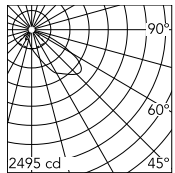

Physical

Colour	Forest Green
Orientation	Adjustable
Longitudinal tilting (°)	117
Net weight (kg)	6.03
Package height (mm)	170
Package width (mm)	305
Package length (mm)	505
Package volume (m3)	0.03
IP internal	65
Drive Over	No

Download

[Mounting instructions](#)  ZIP

Photometric Files

[LDT / IES](#)  ZIP

Technical Drawings

[2D](#)  ZIP

[3D](#)  ZIP

Schematic light drawing

h(m)	E(lx)	D(m)
1	1239	1.89
2	310	3.77
3	138	5.66
4	77	7.54
5	50	9.43

Luminous flux luminaire
3676 lm

Photometric

Lighting type	Direct
Light distribution	Asymmetric
CCT (K)	2700
CRI>	80
Extreme cut off	No