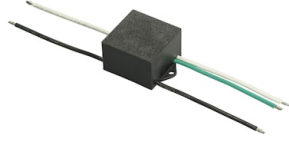

FLOS

FA972472301-310 White

Franco 3 Power Led Asymmetric Optic Dimmable 1-10V

Designed by FLOS Outdoor, 2007

LED source included. Integrated electrical power supply 220-240V ON/OFF. Graduated fixing bracket included. Equipped with a M20x1.5 cable guide (for 7mmϕ<math><13\text{mm}</math> cables) and IP68 connector. To ensure the tightness of the cable guide it's recommended to use flexible electric cables suitable for exterior use. Optional accessories: posts and arms for mast mounting.

Accessories & Power Supply

OPTIONAL
Pole

FA25033

Pole Ø76 mm h 3500 mm (+500 mm In-ground)

OPTIONAL
Accessory

F990E00A000

S.P.D. (SURGE PROTECTION DEVICE)

OPTIONAL
Pole

FA414506

Pole Ø 102 mm h 4000 mm (+500 mm In-ground)

OPTIONAL
Bracket

FA11533

Pole Bracket Franco 2/Perseo 4 Ø 76 mm 500 mm Double

OPTIONAL
Pole

FA24806

Pole Ø76 mm h 3500 mm(with Base)