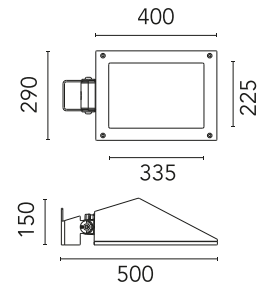

FLOS

FA972472301-310 White

Franco 3 Power Led Asymmetric Optic Dimmable 1-10V

Designed by FLOS Outdoor, 2007

LED source included. Integrated electrical power supply 220-240V ON/OFF. Graduated fixing bracket included. Equipped with a M20x1.5 cable guide (for 7mmϕ<math><13\text{mm}</math> cables) and IP68 connector. To ensure the tightness of the cable guide it's recommended to use flexible electric cables suitable for exterior use. Optional accessories: posts and arms for mast mounting.

Physical

Colour	White
Orientation	Adjustable
Longitudinal tilting (°)	117
Net weight (kg)	6.03
Package height (mm)	170
Package width (mm)	305
Package length (mm)	505
Package volume (m3)	0.03
IP internal	65
Drive Over	No

Accessories & Power Supply

OPTIONAL
Pole

FA25033

Pole Ø76 mm h 3500 mm (+500 mm In-ground)

OPTIONAL
Accessory

F990E00A000

S.P.D. (SURGE PROTECTION DEVICE)

OPTIONAL
Pole

Pole Ø 102 mm h 5000 mm With Base

OPTIONAL Pole

FA25006

Pole Ø76 mm h 3500 mm (+500 mm In-ground)

OPTIONAL Pole

FA24906

Pole Ø76 mm h 4500 mm(with Base)

OPTIONAL Bracket