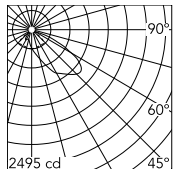

Physical

Colour	White
Orientation	Adjustable
Longitudinal tilting (°)	117
Net weight (kg)	6.03
Package height (mm)	170
Package width (mm)	305
Package length (mm)	505
Package volume (m3)	0.03
IP internal	65
Drive Over	No

Download

[Mounting instructions](#)  ZIP

Photometric Files

[LDT / IES](#)  ZIP

Technical Drawings

[2D](#)  ZIP

[3D](#)  ZIP

Schematic light drawing