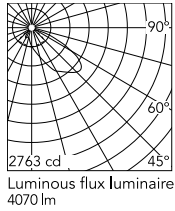

Physical

Colour	Anthracite
Orientation	Adjustable
Longitudinal tilting (°)	117
Net weight (kg)	6.03
Package height (mm)	170
Package width (mm)	305
Package length (mm)	505
Package volume (m3)	0.03
IP internal	65
Drive Over	No

Download

[Mounting instructions](#)  ZIP

Photometric Files

[LDT / IES](#)  ZIP

Technical Drawings

[2D](#)  ZIP

[3D](#)  ZIP

Schematic light drawing

Beam Angle: 47°

h(m)	E(lx)	D(m)
1	1371	1.89
2	343	3.77
3	152	5.66
4	86	7.54
5	55	9.43

Luminous flux luminaire
4070 lm

Photometric

Lighting type	Direct
Light distribution	Asymmetric
CCT (K)	4000
CRI>	80
Extreme cut off	No