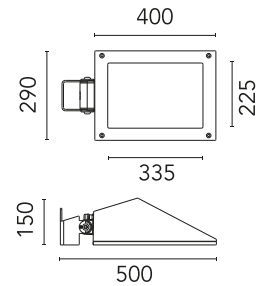

FLOS

FA972471330-310.A Black

Franco 3 Power Led Asymmetric Optic Dimmable 1-10V

Designed by FLOS Outdoor, 2007

LED source included. Integrated electrical power supply 220-240V ON/OFF. Graduated fixing bracket included. Equipped with a M20x1.5 cable guide (for 7mmϕ<math><13\text{mm}</math> cables) and IP68 connector. To ensure the tightness of the cable guide it's recommended to use flexible electric cables suitable for exterior use. Optional accessories: posts and arms for mast mounting.

Physical

Colour	Black
Orientation	Adjustable
Longitudinal tilting (°)	117
Net weight (kg)	6.03
Package height (mm)	170
Package width (mm)	305
Package length (mm)	505
Package volume (m3)	0.03
IP internal	65
Drive Over	No

Accessories & Power Supply

OPTIONAL
Pole

FA415506

Pole Ø 102 mm h 5000 mm (+500 mm In-ground)

OPTIONAL
Accessory

F990E00A000

S.P.D. (SURGE PROTECTION DEVICE)

OPTIONAL
Pole