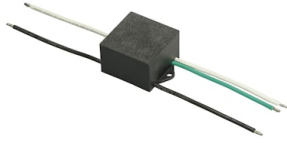

FLOS

FA972471330-310.A Black

Franco 3 Power Led Asymmetric Optic Dimmable 1-10V

Designed by FLOS Outdoor, 2007

LED source included. Integrated electrical power supply 220-240V ON/OFF. Graduated fixing bracket included. Equipped with a M20x1.5 cable guide (for 7mmϕ<math><13\text{mm}</math> cables) and IP68 connector. To ensure the tightness of the cable guide it's recommended to use flexible electric cables suitable for exterior use. Optional accessories: posts and arms for mast mounting.

Accessories & Power Supply

OPTIONAL
Pole

FA415506

Pole Ø 102 mm h 5000 mm (+500 mm In-ground)

OPTIONAL
Accessory

F990E00A000

S.P.D. (SURGE PROTECTION DEVICE)

OPTIONAL
Pole