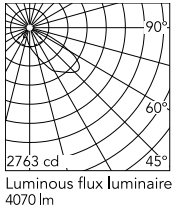

Physical

Colour	Black
Orientation	Adjustable
Longitudinal tilting (°)	117
Net weight (kg)	6.03
Package height (mm)	170
Package width (mm)	305
Package length (mm)	505
Package volume (m3)	0.03
IP internal	65
Drive Over	No

Download

[Mounting instructions](#)  ZIP

Photometric Files

[LDT / IES](#)  ZIP

Technical Drawings

[2D](#)  ZIP

[3D](#)  ZIP

Schematic light drawing