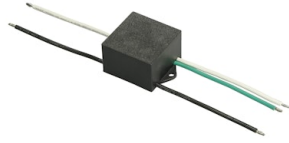

FLOS

FA972471318-310.A Deep Brown

Franco 3 Power Led Asymmetric Optic Dimmable 1-10V

Designed by FLOS Outdoor, 2007

LED source included. Integrated electrical power supply 220-240V ON/OFF. Graduated fixing bracket included. Equipped with a M20x1.5 cable guide (for 7mmϕ<math><13\text{mm}</math> cables) and IP68 connector. To ensure the tightness of the cable guide it's recommended to use flexible electric cables suitable for exterior use. Optional accessories: posts and arms for mast mounting.

Accessories & Power Supply

OPTIONAL Pole

FA24906

Pole Ø76 mm h 4500 mm (with Base)

OPTIONAL Accessory

F990E00A000

S.P.D. (SURGE PROTECTION DEVICE)

OPTIONAL Bracket