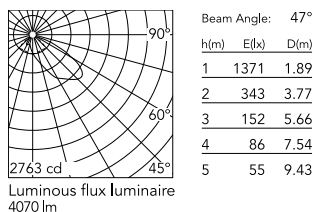

Physical

Colour	Deep Brown
Orientation	Adjustable
Longitudinal tilting (°)	117
Net weight (kg)	6.03
Package height (mm)	170
Package width (mm)	305
Package length (mm)	505
Package volume (m3)	0.03
IP internal	65
Drive Over	No

Download

[Mounting instructions](#)  ZIP

Photometric Files

[LDT / IES](#)  ZIP

Technical Drawings

[2D](#)  ZIP

[3D](#)  ZIP

Schematic light drawing