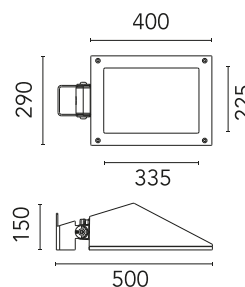

Are you a professional and your project needs consulting and support?

[BOOK AN APPOINTMENT](#)

Main specifications

EAN	8054793699684
Mounting	Ground
Light source type	LED
Light sources included	Yes
LED type	Power LED
Number of lamps	1
Power (W)	43
System power (W)	43
Source flux (lm)	5775
Lumen Output (lm)	4070

Physical

Colour	Forest Green
Orientation	Adjustable
Longitudinal tilting (°)	117
Net weight (kg)	6.03
Package height (mm)	170
Package width (mm)	305
Package length (mm)	505
Package volume (m3)	0.03
IP internal	65
Drive Over	No

Download

[Mounting instructions](#) ZIP

Photometric Files

[LDT / IES](#) ZIP

Technical Drawings

[2D](#) ZIP

[3D](#) ZIP