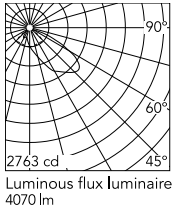

Physical

| | |
|--------------------------|--------------|
| Colour | Forest Green |
| Orientation | Adjustable |
| Longitudinal tilting (°) | 117 |
| Net weight (kg) | 6.03 |
| Package height (mm) | 170 |
| Package width (mm) | 305 |
| Package length (mm) | 505 |
| Package volume (m3) | 0.03 |
| IP internal | 65 |
| Drive Over | No |

Download

[Mounting instructions](#)  ZIP

Photometric Files

[LDT / IES](#)  ZIP

Technical Drawings

[2D](#)  ZIP

[3D](#)  ZIP

Schematic light drawing

| | h(m) | E(lx) | D(m) |
|---|------|-------|------|
| 1 | 1371 | 1.89 | |
| 2 | 343 | 3.77 | |
| 3 | 152 | 5.66 | |
| 4 | 86 | 7.54 | |
| 5 | 55 | 9.43 | |

Photometric

| | |
|--------------------|------------|
| Lighting type | Direct |
| Light distribution | Asymmetric |
| CCT (K) | 4000 |
| CRI> | 80 |
| Extreme cut off | No |