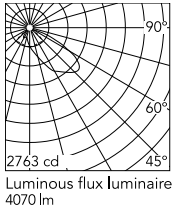

Physical

Colour	Grey
Orientation	Adjustable
Longitudinal tilting (°)	117
Net weight (kg)	6.03
Package height (mm)	170
Package width (mm)	305
Package length (mm)	505
Package volume (m3)	0.03
IP internal	65
Drive Over	No

Download

[Mounting instructions](#)  ZIP

Photometric Files

[LDT / IES](#)  ZIP

Technical Drawings

[2D](#)  ZIP

[3D](#)  ZIP

Schematic light drawing