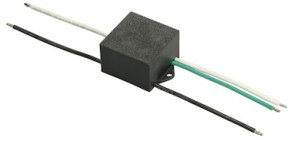

### OPTIONAL Pole

FA414506

Pole Ø 102 mm h 4000 mm (+500 mm In-ground)