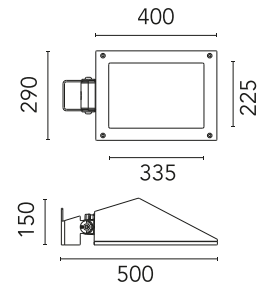

Are you a professional and your project needs consulting and support?

[BOOK AN APPOINTMENT](#)

Main specifications

EAN	8054793699608
Mounting	Ground
Light source type	LED
Light sources included	Yes
LED type	Power LED
Number of lamps	1
Power (W)	43
System power (W)	43
Source flux (lm)	5775
Lumen Output (lm)	4070

Physical

Colour	White
Orientation	Adjustable
Longitudinal tilting (°)	117
Net weight (kg)	6.03
Package height (mm)	170
Package width (mm)	305
Package length (mm)	505
Package volume (m3)	0.03
IP internal	65
Drive Over	No

Download

[Mounting instructions](#) ZIP

Photometric Files

[LDT / IES](#) ZIP

Technical Drawings

[2D](#) ZIP

[3D](#) ZIP