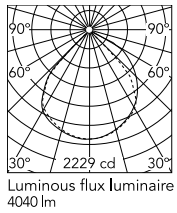

Physical

Colour	Anthracite
Orientation	Adjustable
Longitudinal tilting (°)	117
Net weight (kg)	6.03
Package height (mm)	170
Package width (mm)	305
Package length (mm)	505
Package volume (m3)	0.03
IP internal	65
Drive Over	No

Download

[Mounting instructions](#)  ZIP

Photometric Files

[LDT / IES](#)  ZIP

Technical Drawings

[2D](#)  ZIP

[3D](#)  ZIP

Schematic light drawing

Photometric

Lighting type	Direct
Light distribution	Symmetric
CCT (K)	3000
CRI>	80
Beam angle C0-180 (°)	95
Beam angle C90-270 (°)	86
Extreme cut off	No

Electrical

Insulation class	I
Frequency (Hz)	50/60
Main voltage (Vac)	220-240
Power supply	Integrated
Dimmable	No
Power supply type	Non Dimmable
Dimming interface	Not Dimmable
Emergency	No