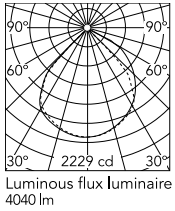

Physical

Colour	Deep Brown
Orientation	Adjustable
Longitudinal tilting (°)	117
Net weight (kg)	6.03
Package height (mm)	170
Package width (mm)	305
Package length (mm)	505
Package volume (m3)	0.03
IP internal	65
Drive Over	No

Photometric

Lighting type	Direct
Light distribution	Symmetric
CCT (K)	3000
CRI>	80
Beam angle C0-180 (°)	95
Beam angle C90-270 (°)	86
Extreme cut off	No

Electrical

Insulation class	I
Frequency (Hz)	50/60
Main voltage (Vac)	220-240
Power supply	Integrated
Dimmable	No
Power supply type	Non Dimmable
Dimming interface	Not Dimmable
Emergency	No