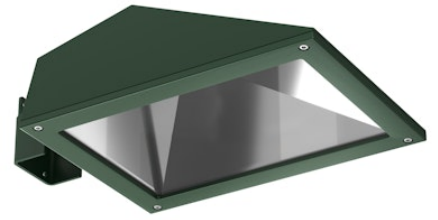

## Franco 3 CoB Led Symmetric Optic

Designed by FLOS Outdoor, 2007

LED source included. Integrated electrical power supply 220-240V ON/OFF.  
Graduated fixing bracket included. Equipped with a M20x1.5 cable guide (for 7mm<math>\varnothing</math><math><13\text{mm}</math> cables) and IP68 connector. To ensure the tightness of the cable guide it's recommended to use flexible electric cables suitable for exterior use.  
Optional accessories: posts and arms for mast mounting.