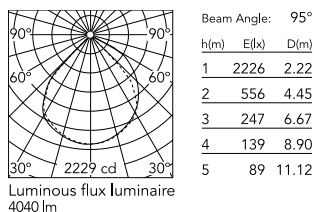

Schematic light drawing

Photometric

Lighting type	Direct
Light distribution	Symmetric
CCT (K)	3000
CRI>	80
Beam angle C0-180 (°)	95
Beam angle C90-270 (°)	86
Extreme cut off	No

Electrical

Insulation class	I
Frequency (Hz)	50/60
Main voltage (Vac)	220-240
Power supply	Integrated
Dimmable	No
Power supply type	Non Dimmable
Dimming interface	Not Dimmable
Emergency	No

Ecodesign and Energy Labelling

This product contains a light source of energy efficiency class D

Replaceable (LED only) light source by a professional

Replaceable control gear by a professional

Notes

Please check with your referent person in our Front Office if a code modification is needed to meet the required certification compliance