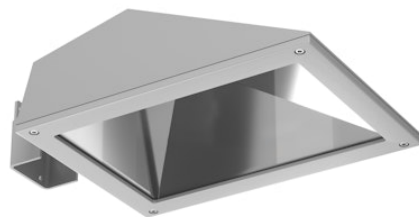

FLOS

FA972851306.A Grey

Franco 3 CoB Led Symmetric Optic

Designed by FLOS Outdoor, 2007

LED source included. Integrated electrical power supply 220-240V ON/OFF.
Graduated fixing bracket included. Equipped with a M20x1.5 cable guide (for 7mmϕ<math><13\text{mm}</math> cables) and IP68 connector. To ensure the tightness of the cable guide it's recommended to use flexible electric cables suitable for exterior use.
Optional accessories: posts and arms for mast mounting.

Are you a professional and your project needs consulting and support?

[BOOK AN APPOINTMENT](#)

Main specifications

EAN	8054793701257
Mounting	Ground
Light source type	LED
Light sources included	Yes
LED type	LED array
Number of lamps	1
Power (W)	52
System power (W)	52
Source flux (lm)	6287
Lumen Output (lm)	4040

Physical

Colour	Grey
Orientation	Adjustable
Longitudinal tilting (°)	117
Net weight (kg)	6.03
Package height (mm)	170
Package width (mm)	305
Package length (mm)	505
Package volume (m3)	0.03
IP internal	65
Drive Over	No