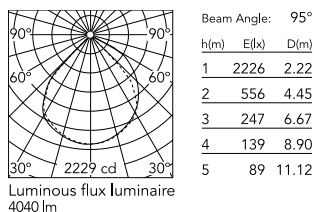

Physical

Colour	Grey
Orientation	Adjustable
Longitudinal tilting (°)	117
Net weight (kg)	6.03
Package height (mm)	170
Package width (mm)	305
Package length (mm)	505
Package volume (m3)	0.03
IP internal	65
Drive Over	No

Download

[Mounting instructions](#)  ZIP

Photometric Files

[LDT / IES](#)  ZIP

Technical Drawings

[2D](#)  ZIP

[3D](#)  ZIP

Schematic light drawing

Photometric

Lighting type	Direct
Light distribution	Symmetric
CCT (K)	3000
CRI>	80
Beam angle C0-180 (°)	95
Beam angle C90-270 (°)	86
Extreme cut off	No

Electrical

Insulation class	I
Frequency (Hz)	50/60
Main voltage (Vac)	220-240
Power supply	Integrated
Dimmable	No
Power supply type	Non Dimmable
Dimming interface	Not Dimmable
Emergency	No