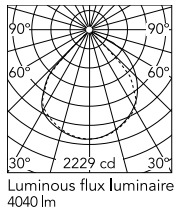

Physical

Colour	White
Orientation	Adjustable
Longitudinal tilting (°)	117
Net weight (kg)	6.03
Package height (mm)	170
Package width (mm)	305
Package length (mm)	505
Package volume (m3)	0.03
IP internal	65
Drive Over	No

Download

[Mounting instructions](#)  ZIP

Photometric Files

[LDT / IES](#)  ZIP

Technical Drawings

[2D](#)  ZIP

[3D](#)  ZIP

Schematic light drawing

Photometric

Lighting type	Direct
Light distribution	Symmetric
CCT (K)	3000
CRI>	80
Beam angle C0-180 (°)	95
Beam angle C90-270 (°)	86
Extreme cut off	No

Electrical

Insulation class	I
Frequency (Hz)	50/60
Main voltage (Vac)	220-240
Power supply	Integrated
Dimmable	No
Power supply type	Non Dimmable
Dimming interface	Not Dimmable
Emergency	No