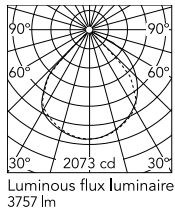

Physical

Colour	Anthracite
Orientation	Adjustable
Longitudinal tilting (°)	117
Net weight (kg)	6.03
Package height (mm)	170
Package width (mm)	305
Package length (mm)	505
Package volume (m3)	0.03
IP internal	65
Drive Over	No

Download

[Mounting instructions](#)  ZIP

Photometric Files

[LDT / IES](#)  ZIP

Technical Drawings

[2D](#)  ZIP

[3D](#)  ZIP

Schematic light drawing

Beam Angle: 95°

h(m)	E(lx)	D(m)
1	2070	2.22
2	517	4.45
3	230	6.67
4	129	8.90
5	83	11.12

Luminous flux luminaire
3757 lm

Photometric

Lighting type	Direct
Light distribution	Symmetric
CCT (K)	2700
CRI>	80
Beam angle C0-180 (°)	95
Beam angle C90-270 (°)	86
Extreme cut off	No