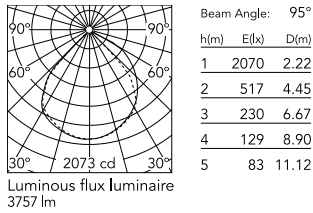

Physical

Colour	Black
Orientation	Adjustable
Longitudinal tilting (°)	117
Net weight (kg)	6.03
Package height (mm)	170
Package width (mm)	305
Package length (mm)	505
Package volume (m3)	0.03
IP internal	65
Drive Over	No

Download

[Mounting instructions](#) ZIP

Photometric Files

[LDT / IES](#) ZIP

Technical Drawings

[2D](#) ZIP

[3D](#) ZIP

Schematic light drawing

Photometric

Lighting type	Direct
Light distribution	Symmetric
CCT (K)	2700
CRI>	80
Beam angle C0-180 (°)	95
Beam angle C90-270 (°)	86
Extreme cut off	No

Electrical

Insulation class	I
Frequency (Hz)	50/60
Main voltage (Vac)	220-240
Power supply	Integrated
Dimmable	No
Power supply type	Non Dimmable
Dimming interface	Not Dimmable
Emergency	No