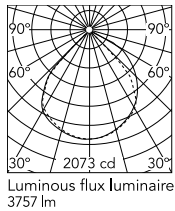

Physical

Colour	Deep Brown
Orientation	Adjustable
Longitudinal tilting (°)	117
Net weight (kg)	6.03
Package height (mm)	170
Package width (mm)	305
Package length (mm)	505
Package volume (m3)	0.03
IP internal	65
Drive Over	No

Download

[Mounting instructions](#)  ZIP

Photometric Files

[LDT / IES](#)  ZIP

Technical Drawings

[2D](#)  ZIP

[3D](#)  ZIP

Schematic light drawing

Beam Angle: 95°

h(m)	E(lx)	D(m)
1	2070	2.22
2	517	4.45
3	230	6.67
4	129	8.90
5	83	11.12

Luminous flux luminaire
3757 lm

Photometric

Lighting type	Direct
Light distribution	Symmetric
CCT (K)	2700
CRI>	80
Beam angle C0-180 (°)	95
Beam angle C90-270 (°)	86
Extreme cut off	No