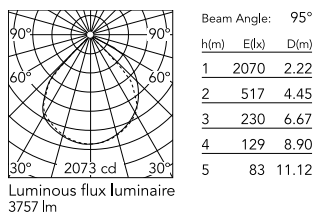

Physical

Colour	Forest Green
Orientation	Adjustable
Longitudinal tilting (°)	117
Net weight (kg)	6.03
Package height (mm)	170
Package width (mm)	305
Package length (mm)	505
Package volume (m3)	0.03
IP internal	65
Drive Over	No

Photometric

Lighting type	Direct
Light distribution	Symmetric
CCT (K)	2700
CRI>	80
Beam angle C0-180 (°)	95
Beam angle C90-270 (°)	86
Extreme cut off	No

Electrical

Insulation class	I
Frequency (Hz)	50/60
Main voltage (Vac)	220-240
Power supply	Integrated
Dimmable	No
Power supply type	Non Dimmable
Dimming interface	Not Dimmable
Emergency	No