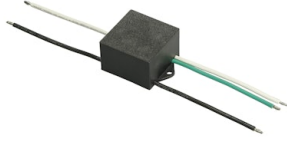

FLOS

FA972842312.A Forest Green

Franco 3 CoB Led Symmetric Optic

Designed by FLOS Outdoor, 2007

LED source included. Integrated electrical power supply 220-240V ON/OFF.
Graduated fixing bracket included. Equipped with a M20x1.5 cable guide (for 7mmϕ<math><13\text{mm}</math> cables) and IP68 connector. To ensure the tightness of the cable guide it's recommended to use flexible electric cables suitable for exterior use.
Optional accessories: posts and arms for mast mounting.

Photometric

Lighting type	Direct
Light distribution	Symmetric
CCT (K)	2700
CRI>	80
Beam angle C0-180 (°)	95
Beam angle C90-270 (°)	86
Extreme cut off	No

Electrical

Insulation class	I
Frequency (Hz)	50/60
Main voltage (Vac)	220-240
Power supply	Integrated
Dimmable	No
Power supply type	Non Dimmable
Dimming interface	Not Dimmable
Emergency	No

Accessories & Power Supply

OPTIONAL
Pole

FA24833

Pole Ø76 mm h 3500 mm(with
Base)

OPTIONAL
Accessory

F990E00A000

S.P.D. (SURGE PROTECTION
DEVICE)

OPTIONAL
Pole