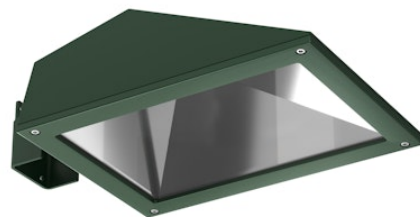

FLOS

FA972842312.A Forest Green

Franco 3 CoB Led Symmetric Optic

Designed by FLOS Outdoor, 2007

LED source included. Integrated electrical power supply 220-240V ON/OFF.
Graduated fixing bracket included. Equipped with a M20x1.5 cable guide (for 7mmϕ<math><13\text{mm}</math> cables) and IP68 connector. To ensure the tightness of the cable guide it's recommended to use flexible electric cables suitable for exterior use.
Optional accessories: posts and arms for mast mounting.

Are you a professional and your project needs consulting and support?

[BOOK AN APPOINTMENT](#)

Main specifications

EAN	8054793701158
Mounting	Ground
Light source type	LED
Light sources included	Yes
LED type	LED array
Number of lamps	1
Power (W)	52
System power (W)	52
Source flux (lm)	5847
Lumen Output (lm)	3757

Physical

Colour	Forest Green
Orientation	Adjustable
Longitudinal tilting (°)	117
Net weight (kg)	6.03
Package height (mm)	170
Package width (mm)	305
Package length (mm)	505
Package volume (m3)	0.03
IP internal	65
Drive Over	No