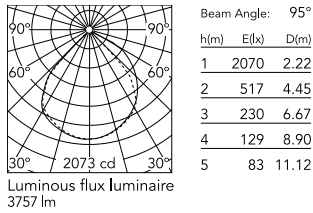

### Physical

Colour	Grey
Orientation	Adjustable
Longitudinal tilting (°)	117
Net weight (kg)	6.03
Package height (mm)	170
Package width (mm)	305
Package length (mm)	505
Package volume (m3)	0.03
IP internal	65
Drive Over	No

### Photometric Files

[LDT / IES](#)  ZIP

## Schematic light drawing