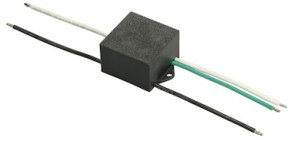

Accessories & Power Supply

OPTIONAL Pole

FA24806

Pole Ø76 mm h 3500 mm(with Base)

OPTIONAL Accessory

FA990E00A000

S.P.D. (SURGE PROTECTION DEVICE)

OPTIONAL Pole

FA25006

Pole Ø76 mm h 3500 mm (+500 mm In-ground)

OPTIONAL Pole

FA24906

Pole Ø76 mm h 4500 mm(with Base)

OPTIONAL Bracket

FA7806

Pole Bracket Franco 2/Perseo 4 Ø 102 mm 180 mm Single

OPTIONAL Pole

FA25106

Pole Ø76 mm h 4500 mm (+500 mm In-ground)