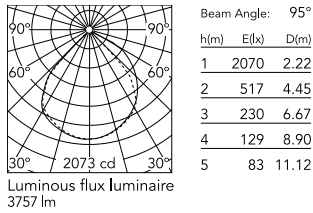

Physical

Colour	White
Orientation	Adjustable
Longitudinal tilting (°)	117
Net weight (kg)	6.03
Package height (mm)	170
Package width (mm)	305
Package length (mm)	505
Package volume (m3)	0.03
IP internal	65
Drive Over	No

Download

[Mounting instructions](#)  ZIP

Photometric Files

[LDT / IES](#)  ZIP

Technical Drawings

[2D](#)  ZIP

[3D](#)  ZIP

Schematic light drawing

Photometric

Lighting type	Direct
Light distribution	Symmetric
CCT (K)	2700
CRI>	80
Beam angle C0-180 (°)	95
Beam angle C90-270 (°)	86
Extreme cut off	No

Electrical

Insulation class	I
Frequency (Hz)	50/60
Main voltage (Vac)	220-240
Power supply	Integrated
Dimmable	No
Power supply type	Non Dimmable
Dimming interface	Not Dimmable
Emergency	No