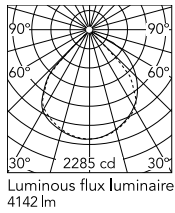

Physical

Colour	Anthracite
Orientation	Adjustable
Longitudinal tilting (°)	117
Net weight (kg)	6.03
Package height (mm)	170
Package width (mm)	305
Package length (mm)	505
Package volume (m3)	0.03
IP internal	65
Drive Over	No

Download

[Mounting instructions](#)  ZIP

Photometric Files

[LDT / IES](#)  ZIP

Technical Drawings

[2D](#)  ZIP

[3D](#)  ZIP

Schematic light drawing

Beam Angle: 95°

h(m)	E(lx)	D(m)
1	2282	2.22
2	570	4.45
3	254	6.67
4	143	8.90
5	91	11.12

Luminous flux luminaire
4142 lm

Photometric

Lighting type	Direct
Light distribution	Symmetric
CCT (K)	4000
CRI>	80
Beam angle C0-180 (°)	95
Beam angle C90-270 (°)	86
Extreme cut off	No