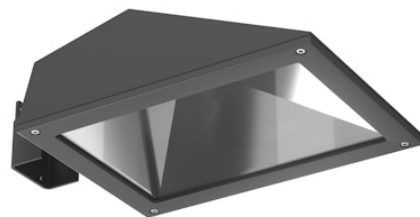

FLOS

FA972841333.A Anthracite

Franco 3 CoB Led Symmetric Optic

Designed by FLOS Outdoor, 2007

LED source included. Integrated electrical power supply 220-240V ON/OFF. Graduated fixing bracket included. Equipped with a M20x1.5 cable guide (for 7mmϕ<math><13\text{mm}</math> cables) and IP68 connector. To ensure the tightness of the cable guide it's recommended to use flexible electric cables suitable for exterior use. Optional accessories: posts and arms for mast mounting.

Are you a professional and your project needs consulting and support?

[BOOK AN APPOINTMENT](#)

Main specifications

EAN	8054793700939
Mounting	Ground
Light source type	LED
Light sources included	Yes
LED type	LED array
Number of lamps	1
Power (W)	52
System power (W)	52
Source flux (lm)	6446
Lumen Output (lm)	4142

Physical

Colour	Anthracite
Orientation	Adjustable
Longitudinal tilting (°)	117
Net weight (kg)	6.03
Package height (mm)	170
Package width (mm)	305
Package length (mm)	505
Package volume (m3)	0.03
IP internal	65
Drive Over	No