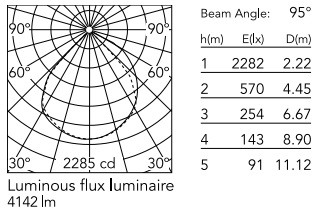

Physical

Colour	Black
Orientation	Adjustable
Longitudinal tilting (°)	117
Net weight (kg)	6.03
Package height (mm)	170
Package width (mm)	305
Package length (mm)	505
Package volume (m3)	0.03
IP internal	65
Drive Over	No

Download

[Mounting instructions](#)  ZIP

Photometric Files

[LDT / IES](#)  ZIP

Technical Drawings

[2D](#)  ZIP

[3D](#)  ZIP

Schematic light drawing

Photometric

Lighting type	Direct
Light distribution	Symmetric
CCT (K)	4000
CRI>	80
Beam angle C0-180 (°)	95
Beam angle C90-270 (°)	86
Extreme cut off	No

Electrical

Insulation class	I
Frequency (Hz)	50/60
Main voltage (Vac)	220-240
Power supply	Integrated
Dimmable	No
Power supply type	Non Dimmable
Dimming interface	Not Dimmable
Emergency	No