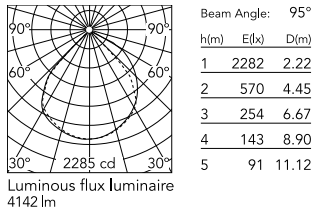

Schematic light drawing

Photometric

Lighting type	Direct
Light distribution	Symmetric
CCT (K)	4000
CRI>	80
Beam angle C0-180 (°)	95
Beam angle C90-270 (°)	86
Extreme cut off	No

Electrical

Insulation class	I
Frequency (Hz)	50/60
Main voltage (Vac)	220-240
Power supply	Integrated
Dimmable	No
Power supply type	Non Dimmable
Dimming interface	Not Dimmable
Emergency	No