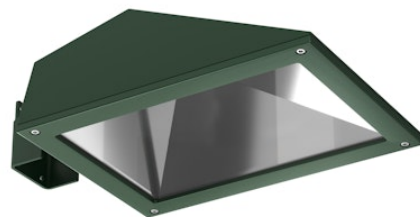

FLOS

FA972841312.A Forest Green

Franco 3 CoB Led Symmetric Optic

Designed by FLOS Outdoor, 2007

LED source included. Integrated electrical power supply 220-240V ON/OFF.
Graduated fixing bracket included. Equipped with a M20x1.5 cable guide (for 7mmϕ<math><13\text{mm}</math> cables) and IP68 connector. To ensure the tightness of the cable guide it's recommended to use flexible electric cables suitable for exterior use.
Optional accessories: posts and arms for mast mounting.

Are you a professional and your project needs consulting and support?

[BOOK AN APPOINTMENT](#)

Main specifications

EAN	8054793700878
Mounting	Ground
Light source type	LED
Light sources included	Yes
LED type	LED array
Number of lamps	1
Power (W)	52
System power (W)	52
Source flux (lm)	6446
Lumen Output (lm)	4142

Physical

Colour	Forest Green
Orientation	Adjustable
Longitudinal tilting (°)	117
Net weight (kg)	6.03
Package height (mm)	170
Package width (mm)	305
Package length (mm)	505
Package volume (m3)	0.03
IP internal	65
Drive Over	No