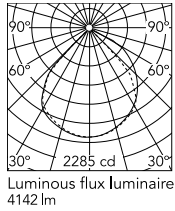

Physical

Colour	Forest Green
Orientation	Adjustable
Longitudinal tilting (°)	117
Net weight (kg)	6.03
Package height (mm)	170
Package width (mm)	305
Package length (mm)	505
Package volume (m3)	0.03
IP internal	65
Drive Over	No

Download

[Mounting instructions](#)  ZIP

Photometric Files

[LDT / IES](#)  ZIP

Technical Drawings

[2D](#)  ZIP

[3D](#)  ZIP

Schematic light drawing

Beam Angle: 95°

h(m)	E(lx)	D(m)
1	2282	2.22
2	570	4.45
3	254	6.67
4	143	8.90
5	91	11.12

Luminous flux luminaire
4142 lm

Photometric

Lighting type	Direct
Light distribution	Symmetric
CCT (K)	4000
CRI>	80
Beam angle C0-180 (°)	95
Beam angle C90-270 (°)	86
Extreme cut off	No