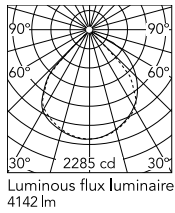

Schematic light drawing

Photometric

Lighting type	Direct
Light distribution	Symmetric
CCT (K)	4000
CRI>	80
Beam angle C0-180 (°)	95
Beam angle C90-270 (°)	86
Extreme cut off	No

Electrical

Insulation class	I
Frequency (Hz)	50/60
Main voltage (Vac)	220-240
Power supply	Integrated
Dimmable	No
Power supply type	Non Dimmable
Dimming interface	Not Dimmable
Emergency	No