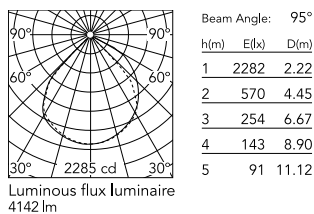

Physical

Colour	White
Orientation	Adjustable
Longitudinal tilting (°)	117
Net weight (kg)	6.03
Package height (mm)	170
Package width (mm)	305
Package length (mm)	505
Package volume (m3)	0.03
IP internal	65
Drive Over	No

Photometric

Lighting type	Direct
Light distribution	Symmetric
CCT (K)	4000
CRI>	80
Beam angle C0-180 (°)	95
Beam angle C90-270 (°)	86
Extreme cut off	No

Electrical

Insulation class	I
Frequency (Hz)	50/60
Main voltage (Vac)	220-240
Power supply	Integrated
Dimmable	No
Power supply type	Non Dimmable
Dimming interface	Not Dimmable
Emergency	No