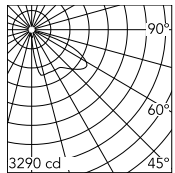

Physical

| | |
|--------------------------|------------|
| Colour | Anthracite |
| Orientation | Adjustable |
| Longitudinal tilting (°) | 117 |
| Net weight (kg) | 6.03 |
| Package height (mm) | 170 |
| Package width (mm) | 305 |
| Package length (mm) | 505 |
| Package volume (m3) | 0.03 |
| IP internal | 65 |
| Drive Over | No |

Download

[Mounting instructions](#)  ZIP

Photometric Files

[LDT / IES](#)  ZIP

Technical Drawings

[2D](#)  ZIP

[3D](#)  ZIP

Schematic light drawing

Beam Angle: 63°

| h(m) | E(lx) | D(m) |
|------|-------|-------|
| 1 | 2126 | 2.73 |
| 2 | 531 | 5.47 |
| 3 | 236 | 8.20 |
| 4 | 133 | 10.93 |
| 5 | 85 | 13.67 |

Luminous flux luminaire
3386 lm

Photometric