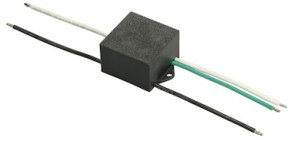

FLOS

FA972841430.A Black

Franco 3 CoB Led Asymmetric Optic

Designed by FLOS Outdoor, 2007

LED source included. Integrated electrical power supply 220-240V ON/OFF.
Graduated fixing bracket included. Equipped with a M20x1.5 cable guide (for 7mmϕ<math><13\text{mm}</math> cables) and IP68 connector. To ensure the tightness of the cable guide it's recommended to use flexible electric cables suitable for exterior use.
Optional accessories: posts and arms for mast mounting.

Accessories & Power Supply

OPTIONAL
Pole

FA24806

Pole Ø76 mm h 3500 mm(with
Base)

OPTIONAL
Accessory

F990E00A000

S.P.D. (SURGE PROTECTION
DEVICE)

OPTIONAL
Pole