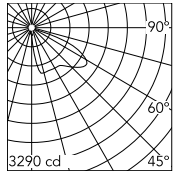

Physical

Colour	Black
Orientation	Adjustable
Longitudinal tilting (°)	117
Net weight (kg)	6.03
Package height (mm)	170
Package width (mm)	305
Package length (mm)	505
Package volume (m3)	0.03
IP internal	65
Drive Over	No

Download

[Mounting instructions](#) ZIP

Photometric Files

[LDT / IES](#) ZIP

Technical Drawings

[2D](#) ZIP

[3D](#) ZIP

Schematic light drawing

Beam Angle: 63°

h(m)	E(lx)	D(m)
1	2126	2.73
2	531	5.47
3	236	8.20
4	133	10.93
5	85	13.67

Luminous flux luminaire
3386 lm

Photometric

Lighting type	Direct
Light distribution	Asymmetric
CCT (K)	4000
CRI>	80
Extreme cut off	No