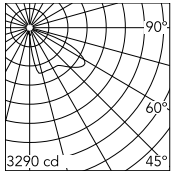

### Physical

Colour	Deep Brown
Orientation	Adjustable
Longitudinal tilting (°)	117
Net weight (kg)	6.03
Package height (mm)	170
Package width (mm)	305
Package length (mm)	505
Package volume (m3)	0.03
IP internal	65
Drive Over	No

### Photometric Files

LDT / IES [↓ ZIP](#)

### Technical Drawings

2D [↓ ZIP](#)

3D [↓ ZIP](#)

## Schematic light drawing

Beam Angle: 63°

h(m)	E(lx)	D(m)
1	2126	2.73
2	531	5.47
3	236	8.20
4	133	10.93
5	85	13.67

Luminous flux luminaire  
3386 lm