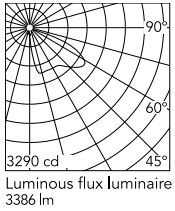

Physical

Colour	Forest Green
Orientation	Adjustable
Longitudinal tilting (°)	117
Net weight (kg)	6.03
Package height (mm)	170
Package width (mm)	305
Package length (mm)	505
Package volume (m3)	0.03
IP internal	65
Drive Over	No

Beam Angle: 63°

h(m)	E(lx)	D(m)
1	2126	2.73
2	531	5.47
3	236	8.20
4	133	10.93
5	85	13.67

Photometric

Lighting type	Direct
Light distribution	Asymmetric
CCT (K)	4000
CRI>	80
Extreme cut off	No

Electrical

Insulation class	I
Frequency (Hz)	50/60
Main voltage (Vac)	220-240
Power supply	Integrated
Dimmable	No
Power supply type	Non Dimmable
Dimming interface	Not Dimmable
Emergency	No