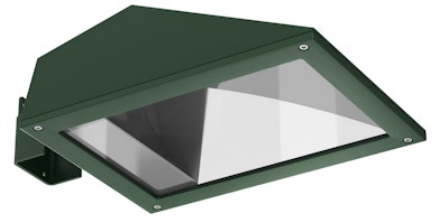

FLOS

FA972841412.A Forest Green

Franco 3 CoB Led Asymmetric Optic

Designed by FLOS Outdoor, 2007

LED source included. Integrated electrical power supply 220-240V ON/OFF.
Graduated fixing bracket included. Equipped with a M20x1.5 cable guide (for 7mmϕ<math><13\text{mm}</math> cables) and IP68 connector. To ensure the tightness of the cable guide it's recommended to use flexible electric cables suitable for exterior use.
Optional accessories: posts and arms for mast mounting.

Are you a professional and your project needs consulting and support?

[BOOK AN APPOINTMENT](#)

Main specifications

EAN	8054793700991
Mounting	Ground
Light source type	LED
Light sources included	Yes
LED type	LED array
Number of lamps	1
Power (W)	52
System power (W)	52
Source flux (lm)	6446
Lumen Output (lm)	3386

Physical

Colour	Forest Green
Orientation	Adjustable
Longitudinal tilting (°)	117
Net weight (kg)	6.03
Package height (mm)	170
Package width (mm)	305
Package length (mm)	505
Package volume (m3)	0.03
IP internal	65
Drive Over	No