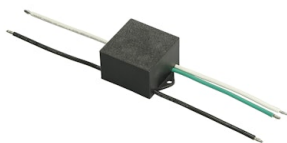

FLOS

FA972841412.A Forest Green

Franco 3 CoB Led Asymmetric Optic

Designed by FLOS Outdoor, 2007

LED source included. Integrated electrical power supply 220-240V ON/OFF.
Graduated fixing bracket included. Equipped with a M20x1.5 cable guide (for 7mmϕ<math><13\text{mm}</math> cables) and IP68 connector. To ensure the tightness of the cable guide it's recommended to use flexible electric cables suitable for exterior use.
Optional accessories: posts and arms for mast mounting.

Accessories & Power Supply

OPTIONAL
Pole

FA24906

Pole Ø76 mm h 4500 mm(with
Base)

OPTIONAL
Accessory

F990E00A000

S.P.D. (SURGE PROTECTION
DEVICE)

OPTIONAL
Bracket