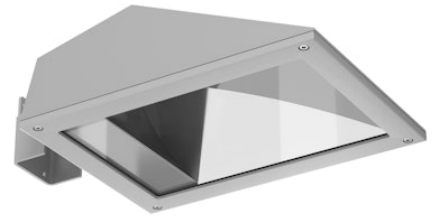

# FLOS

FA972841406.A Grey

## Franco 3 CoB Led Asymmetric Optic

Designed by FLOS Outdoor, 2007

LED source included. Integrated electrical power supply 220-240V ON/OFF.  
Graduated fixing bracket included. Equipped with a M20x1.5 cable guide (for 7mm<math>\varnothing</math><math><13\text{mm}</math> cables) and IP68 connector. To ensure the tightness of the cable guide it's recommended to use flexible electric cables suitable for exterior use.  
Optional accessories: posts and arms for mast mounting.