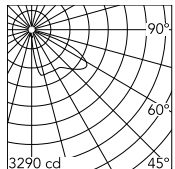

Physical

Colour	White
Orientation	Adjustable
Longitudinal tilting (°)	117
Net weight (kg)	6.03
Package height (mm)	170
Package width (mm)	305
Package length (mm)	505
Package volume (m3)	0.03
IP internal	65
Drive Over	No

Download

[Mounting instructions](#)  ZIP

Photometric Files

[LDT / IES](#)  ZIP

Technical Drawings

[2D](#)  ZIP

[3D](#)  ZIP

Schematic light drawing

h(m)	E(lx)	D(m)
1	2126	2.73
2	531	5.47
3	236	8.20
4	133	10.93
5	85	13.67

Luminous flux luminaire
3386 lm

Photometric

Lighting type	Direct
Light distribution	Asymmetric
CCT (K)	4000
CRI>	80
Extreme cut off	No