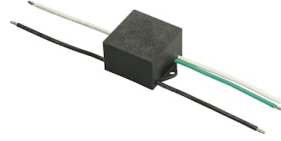

FLOS

FA972841401.A White

Franco 3 CoB Led Asymmetric Optic

Designed by FLOS Outdoor, 2007

LED source included. Integrated electrical power supply 220-240V ON/OFF.
Graduated fixing bracket included. Equipped with a M20x1.5 cable guide (for 7mmϕ<math><13\text{mm}</math> cables) and IP68 connector. To ensure the tightness of the cable guide it's recommended to use flexible electric cables suitable for exterior use.
Optional accessories: posts and arms for mast mounting.

Accessories & Power Supply

OPTIONAL Pole

FA25133

Pole Ø76 mm h 4500 mm (+500 mm In-ground)

OPTIONAL Pole

FA24933

Pole Ø76 mm h 4500 mm(with Base)

OPTIONAL Accessory

F990E00A000

S.P.D. (SURGE PROTECTION DEVICE)

OPTIONAL Pole

FA24806

Pole Ø76 mm h 3500 mm(with Base)

OPTIONAL Bracket

FA8933

Pole Bracket Franco 2/Perseo 4 Ø 102 mm 500 mm Double