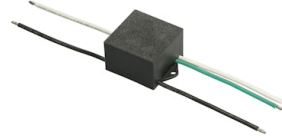

FLOS

FA942851430.A Black

Franco 3 CoB Led Asymmetric Optic

Designed by FLOS Outdoor, 2007

LED source included. Integrated electrical power supply 220-240V ON/OFF.
Graduated fixing bracket included. Equipped with a M20x1.5 cable guide (for 7mmϕ<math><13\text{mm}</math> cables) and IP68 connector. To ensure the tightness of the cable guide it's recommended to use flexible electric cables suitable for exterior use.
Optional accessories: posts and arms for mast mounting.

Accessories & Power Supply

OPTIONAL
Bracket

FA11433

Pole Bracket Franco 2/Perseo 4 Ø
76 mm 180 mm Double

OPTIONAL
Pole

FA24933

Pole Ø76 mm h 4500 mm(with
Base)

OPTIONAL
Accessory

F990E00A000

S.P.D. (SURGE PROTECTION
DEVICE)

OPTIONAL
Bracket

FA9606

Pole Bracket Franco 2/Perseo 4 Ø
60 mm 500 mm Double

OPTIONAL
Bracket

FA8933

Pole Bracket Franco 2/Perseo 4 Ø
102 mm 500 mm Double