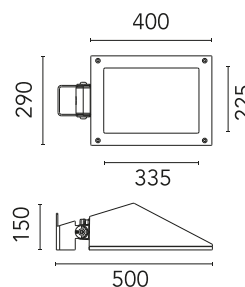

FLOS

FA942851430.A Black

Franco 3 CoB Led Asymmetric Optic

Designed by FLOS Outdoor, 2007

LED source included. Integrated electrical power supply 220-240V ON/OFF.
Graduated fixing bracket included. Equipped with a M20x1.5 cable guide (for 7mmϕ<math><13\text{mm}</math> cables) and IP68 connector. To ensure the tightness of the cable guide it's recommended to use flexible electric cables suitable for exterior use.
Optional accessories: posts and arms for mast mounting.

Physical

Colour	Black
Orientation	Adjustable
Longitudinal tilting (°)	117
Net weight (kg)	6.03
Package height (mm)	170
Package width (mm)	305
Package length (mm)	505
Package volume (m3)	0.03
IP internal	65

Pole Bracket Franco 2/Perseo 4 Ø
60 mm 500 mm

OPTIONAL Pole

FA25033

Pole Ø76 mm h 3500 mm (+500 mm In-ground)

OPTIONAL Pole

FA24906

Pole Ø76 mm h 4500 mm(with Base)

OPTIONAL Bracket

Pole Ø 102 mm h 4000 mm With Base

OPTIONAL Pole

FA414033

Pole Ø 102 mm h 4000 mm With Base

OPTIONAL Pole

FA415006

Pole Ø 102 mm h 5000 mm With Base

OPTIONAL Bracket