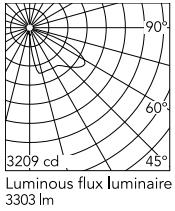

Physical

Colour	Black
Orientation	Adjustable
Longitudinal tilting (°)	117
Net weight (kg)	6.03
Package height (mm)	170
Package width (mm)	305
Package length (mm)	505
Package volume (m3)	0.03
IP internal	65

Download

[Mounting instructions](#)  ZIP

Photometric Files

[LDT / IES](#)  ZIP

Technical Drawings

[2D](#)  ZIP

[3D](#)  ZIP

Schematic light drawing

Beam Angle: 63°

h(m)	E(lx)	D(m)
1	2074	2.73
2	518	5.47
3	230	8.20
4	130	10.93
5	83	13.67

Photometric

Lighting type	Direct
Light distribution	Asymmetric
CCT (K)	3000
CRI>	80
Extreme cut off	No

Electrical

Insulation class	I
Frequency (Hz)	50/60
Main voltage (Vac)	220-240
Power supply	Integrated
Dimmable	No
Dimming interface	Not Dimmable
Emergency	No