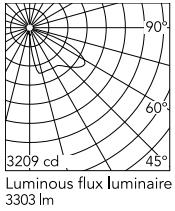

Physical

Colour	Deep Brown
Orientation	Adjustable
Longitudinal tilting (°)	117
Net weight (kg)	6.03
Package height (mm)	170
Package width (mm)	305
Package length (mm)	505
Package volume (m3)	0.03
IP internal	65

Beam Angle: 63°

h(m)	E(lx)	D(m)
1	2074	2.73
2	518	5.47
3	230	8.20
4	130	10.93
5	83	13.67

Photometric

Lighting type	Direct
Light distribution	Asymmetric
CCT (K)	3000
CRI>	80
Extreme cut off	No

Electrical

Insulation class	I
Frequency (Hz)	50/60
Main voltage (Vac)	220-240
Power supply	Integrated
Dimmable	No
Dimming interface	Not Dimmable
Emergency	No