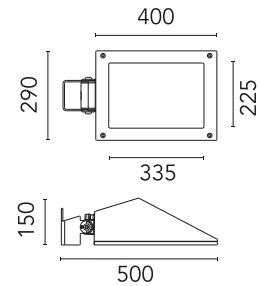

Are you a professional and your project needs consulting and support?

[BOOK AN APPOINTMENT](#)

Main specifications

EAN	8054793696720
Mounting	Ground
Light source type	LED
Light sources included	Yes
LED type	LED array
Number of lamps	1
Power (W)	45
System power (W)	52
Source flux (lm)	6287
Lumen Output (lm)	3303

Physical

Colour	Forest Green
Orientation	Adjustable
Longitudinal tilting (°)	117
Net weight (kg)	6.03
Package height (mm)	170
Package width (mm)	305
Package length (mm)	505
Package volume (m3)	0.03
IP internal	65

Download

[Mounting instructions](#) ZIP

Photometric Files

[LDT / IES](#) ZIP

Technical Drawings

[2D](#) ZIP

[3D](#) ZIP