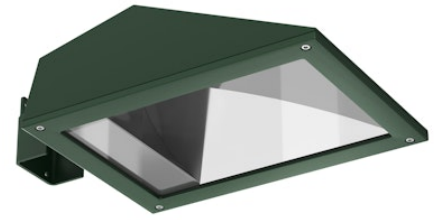

## Franco 3 CoB Led Asymmetric Optic

Designed by FLOS Outdoor, 2007

LED source included. Integrated electrical power supply 220-240V ON/OFF.  
Graduated fixing bracket included. Equipped with a M20x1.5 cable guide (for 7mm<math>\phi</math><math><13\text{mm}</math> cables) and IP68 connector. To ensure the tightness of the cable guide it's recommended to use flexible electric cables suitable for exterior use.  
Optional accessories: posts and arms for mast mounting.