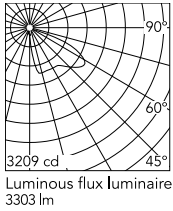

Physical

Colour	Grey
Orientation	Adjustable
Longitudinal tilting (°)	117
Net weight (kg)	6.03
Package height (mm)	170
Package width (mm)	305
Package length (mm)	505
Package volume (m3)	0.03
IP internal	65

Download

[Mounting instructions](#)  ZIP

Photometric Files

[LDT / IES](#)  ZIP

Technical Drawings

[2D](#)  ZIP

[3D](#)  ZIP

Schematic light drawing

Beam Angle: 63°

h(m)	E(lx)	D(m)
1	2074	2.73
2	518	5.47
3	230	8.20
4	130	10.93
5	83	13.67

Photometric

Lighting type	Direct
Light distribution	Asymmetric
CCT (K)	3000
CRI>	80
Extreme cut off	No

Electrical

Insulation class	I
Frequency (Hz)	50/60
Main voltage (Vac)	220-240
Power supply	Integrated
Dimmable	No
Dimming interface	Not Dimmable
Emergency	No