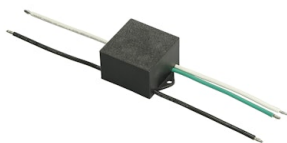

FLOS

FA942851406.A Grey

Franco 3 CoB Led Asymmetric Optic

Designed by FLOS Outdoor, 2007

LED source included. Integrated electrical power supply 220-240V ON/OFF.
Graduated fixing bracket included. Equipped with a M20x1.5 cable guide (for 7mm\varnothing<math><13\text{mm}</math> cables) and IP68 connector. To ensure the tightness of the cable guide it's recommended to use flexible electric cables suitable for exterior use.
Optional accessories: posts and arms for mast mounting.

Accessories & Power Supply

OPTIONAL Pole

FA25006

Pole Ø76 mm h 3500 mm (+500 mm In-ground)

OPTIONAL Accessory

F990E00A000

S.P.D. (SURGE PROTECTION DEVICE)

OPTIONAL Pole

FA24806

Pole Ø76 mm h 3500 mm(with Base)

OPTIONAL Pole

FA24906

Pole Ø76 mm h 4500 mm(with Base)

OPTIONAL Pole

FA25106

Pole Ø76 mm h 4500 mm (+500 mm In-ground)