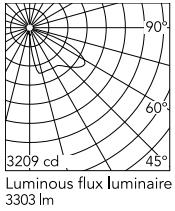

Physical

Colour	White
Orientation	Adjustable
Longitudinal tilting (°)	117
Net weight (kg)	6.03
Package height (mm)	170
Package width (mm)	305
Package length (mm)	505
Package volume (m3)	0.03
IP internal	65

Download

[Mounting instructions](#)  ZIP

Photometric Files

[LDT / IES](#)  ZIP

Technical Drawings

[2D](#)  ZIP

[3D](#)  ZIP

Schematic light drawing

Beam Angle: 63°

h(m)	E(lx)	D(m)
1	2074	2.73
2	518	5.47
3	230	8.20
4	130	10.93
5	83	13.67

Photometric

Lighting type	Direct
Light distribution	Asymmetric
CCT (K)	3000
CRI>	80
Extreme cut off	No

Electrical

Insulation class	I
Frequency (Hz)	50/60
Main voltage (Vac)	220-240
Power supply	Integrated
Dimmable	No
Dimming interface	Not Dimmable
Emergency	No