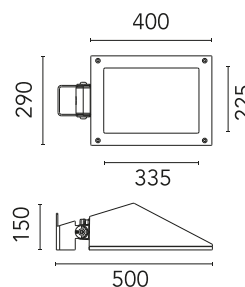

Are you a professional and your project needs consulting and support?

BOOK AN APPOINTMENT

Main specifications

EAN	8054793696645
Mounting	Ground
Light source type	LED
Light sources included	Yes
LED type	LED array
Number of lamps	1
Power (W)	45
System power (W)	52
Source flux (lm)	5847
Lumen Output (lm)	3072

Physical

Colour	Black
Orientation	Adjustable
Longitudinal tilting (°)	117
Net weight (kg)	6.03
Package height (mm)	170
Package width (mm)	305
Package length (mm)	505
Package volume (m3)	0.03
IP internal	65

Download

Mounting instructions [ZIP](#)

Photometric Files

LDT / IES [ZIP](#)

Technical Drawings

2D [ZIP](#)

3D [ZIP](#)