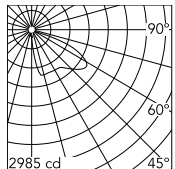

Physical

Colour	Black
Orientation	Adjustable
Longitudinal tilting (°)	117
Net weight (kg)	6.03
Package height (mm)	170
Package width (mm)	305
Package length (mm)	505
Package volume (m3)	0.03
IP internal	65

h(m)	E(lx)	D(m)
1	1929	2.73
2	482	5.47
3	214	8.20
4	121	10.93
5	77	13.67

Photometric

Lighting type	Direct
Light distribution	Asymmetric
CCT (K)	2700
CRI>	80
Extreme cut off	No

Electrical

Insulation class	I
Frequency (Hz)	50/60
Main voltage (Vac)	220-240
Power supply	Integrated
Dimmable	No
Dimming interface	Not Dimmable
Emergency	No