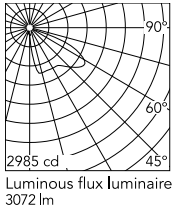

Physical

Colour	Deep Brown
Orientation	Adjustable
Longitudinal tilting (°)	117
Net weight (kg)	6.03
Package height (mm)	170
Package width (mm)	305
Package length (mm)	505
Package volume (m3)	0.03
IP internal	65

Download

[Mounting instructions](#)  ZIP

Photometric Files

[LDT / IES](#)  ZIP

Technical Drawings

[2D](#)  ZIP

[3D](#)  ZIP

Schematic light drawing