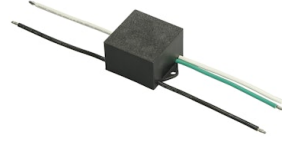

FLOS

FA942842412.A Forest Green

Franco 3 CoB Led Asymmetric Optic

Designed by FLOS Outdoor, 2007

LED source included. Integrated electrical power supply 220-240V ON/OFF.
Graduated fixing bracket included. Equipped with a M20x1.5 cable guide (for 7mmϕ<math><13\text{mm}</math> cables) and IP68 connector. To ensure the tightness of the cable guide it's recommended to use flexible electric cables suitable for exterior use.
Optional accessories: posts and arms for mast mounting.

Accessories & Power Supply

OPTIONAL
Pole

FA24806

Pole Ø76 mm h 3500 mm (with Base)

OPTIONAL
Pole

FA25033

Pole Ø76 mm h 3500 mm (+500 mm In-ground)

OPTIONAL
Accessory

F990E00A000

S.P.D. (SURGE PROTECTION DEVICE)

OPTIONAL
Pole

FA414533

Pole Ø 102 mm h 4000 mm (+500 mm In-ground)

OPTIONAL
Pole

FA415506

Pole Ø 102 mm h 5000 mm (+500 mm In-ground)