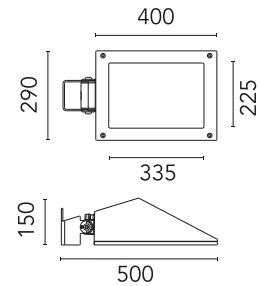

FLOS

FA942842412.A Forest Green

Franco 3 CoB Led Asymmetric Optic

Designed by FLOS Outdoor, 2007

LED source included. Integrated electrical power supply 220-240V ON/OFF.
Graduated fixing bracket included. Equipped with a M20x1.5 cable guide (for 7mmϕ<math><13\text{mm}</math> cables) and IP68 connector. To ensure the tightness of the cable guide it's recommended to use flexible electric cables suitable for exterior use.
Optional accessories: posts and arms for mast mounting.

Physical

Colour	Forest Green
Orientation	Adjustable
Longitudinal tilting (°)	117
Net weight (kg)	6.03
Package height (mm)	170
Package width (mm)	305
Package length (mm)	505
Package volume (m3)	0.03
IP internal	65

Accessories & Power Supply

OPTIONAL
Pole

FA24806

Pole Ø76 mm h 3500 mm (with Base)

OPTIONAL
Pole

FA25033

Pole Ø76 mm h 3500 mm (+500 mm In-ground)

OPTIONAL
Accessory

F990E00A000

S.P.D. (SURGE PROTECTION DEVICE)

OPTIONAL
Pole

FA414533

Pole Ø 102 mm h 4000 mm (+500 mm In-ground)

OPTIONAL
Pole

FA415506

Pole Ø 102 mm h 5000 mm (+500 mm In-ground)