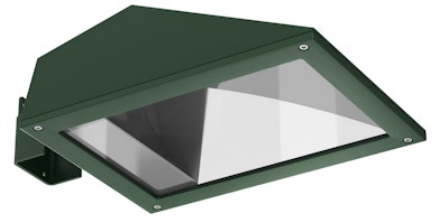

FLOS

FA942842412.A Forest Green

Franco 3 CoB Led Asymmetric Optic

Designed by FLOS Outdoor, 2007

LED source included. Integrated electrical power supply 220-240V ON/OFF.
Graduated fixing bracket included. Equipped with a M20x1.5 cable guide (for 7mmϕ<math><13\text{mm}</math> cables) and IP68 connector. To ensure the tightness of the cable guide it's recommended to use flexible electric cables suitable for exterior use.
Optional accessories: posts and arms for mast mounting.

Are you a professional and your project needs consulting and support?

[BOOK AN APPOINTMENT](#)

Main specifications

EAN	8054793696607
Mounting	Ground
Light source type	LED
Light sources included	Yes
LED type	LED array
Number of lamps	1
Power (W)	45
System power (W)	52
Source flux (lm)	5847
Lumen Output (lm)	3072

Physical

Colour	Forest Green
Orientation	Adjustable
Longitudinal tilting (°)	117
Net weight (kg)	6.03
Package height (mm)	170
Package width (mm)	305
Package length (mm)	505
Package volume (m3)	0.03
IP internal	65