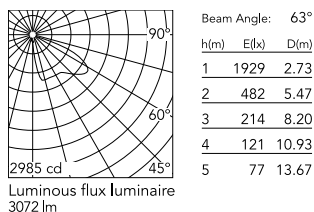

Physical

Colour	Forest Green
Orientation	Adjustable
Longitudinal tilting (°)	117
Net weight (kg)	6.03
Package height (mm)	170
Package width (mm)	305
Package length (mm)	505
Package volume (m3)	0.03
IP internal	65

Download

[Mounting instructions](#)  ZIP

Photometric Files

[LDT / IES](#)  ZIP

Technical Drawings

[2D](#)  ZIP

[3D](#)  ZIP

Schematic light drawing