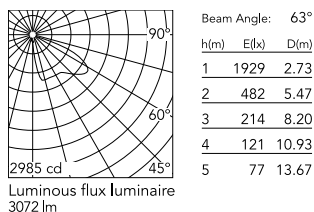

Schematic light drawing

Photometric

Lighting type	Direct
Light distribution	Asymmetric
CCT (K)	2700
CRI>	80
Extreme cut off	No

Electrical

Insulation class	I
Frequency (Hz)	50/60
Main voltage (Vac)	220-240
Power supply	Integrated
Dimmable	No
Dimming interface	Not Dimmable
Emergency	No

Notes

Please check with your referent person in our Front Office if a code modification is needed to meet the required certification compliance

Ecodesign and Energy Labelling

This product contains a light source of energy efficiency class D

Replaceable (LED only) light source by a professional

Replaceable control gear by a professional