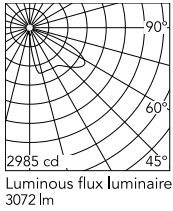

Physical

Colour	White
Orientation	Adjustable
Longitudinal tilting (°)	117
Net weight (kg)	6.03
Package height (mm)	170
Package width (mm)	305
Package length (mm)	505
Package volume (m3)	0.03
IP internal	65

Download

[Mounting instructions](#)  ZIP

Photometric Files

[LDT / IES](#)  ZIP

Technical Drawings

[2D](#)  ZIP

[3D](#)  ZIP

Schematic light drawing