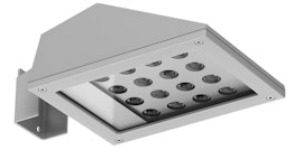

# FLOS

FA162241306 Grey

## Franco 1 Power Led Symmetric Optic

Designed by FLOS Outdoor, 2007

LED source included. Integrated electrical power supply 220-240V ON- OFF. Fixing bracket included. Equipped with a M16x1.5 cable guide (for 4.5mm<math>\phi</math><math><10\text{mm}</math> cables) and IP68 connector. To ensure the tightness of the cable guide it's recommended to use flexible electric cables suitable for exterior use. Optional accessories: posts; mounts and arms to install as a mast; protruding arm for wall mounting.