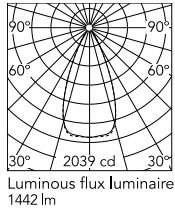

Schematic light drawing

Photometric

Lighting type	Direct
Light distribution	Symmetric
CCT (K)	4000
CRI>	80
Beam angle C0-180 (°)	23
Beam angle C90-270 (°)	23
Extreme cut off	No

Electrical

Insulation class	I
Frequency (Hz)	50/60
Main voltage (Vac)	220-240
Power supply	Integrated
Dimmable	No
Power supply type	Non Dimmable
Dimming interface	Not Dimmable
Emergency	No