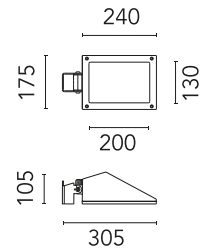

LED source included. Integrated electrical power supply 220-240V ON- OFF. Fixing bracket included. Equipped with a M16x1.5 cable guide (for 4.5mmϕ<math><10\text{mm}</math> cables) and IP68 connector. To ensure the tightness of the cable guide it's recommended to use flexible electric cables suitable for exterior use. Optional accessories: posts; mounts and arms to install as a mast; protruding arm for wall mounting.