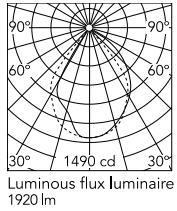

Physical

Colour	Anthracite
Orientation	Adjustable
Longitudinal tilting (°)	103
Net weight (kg)	2.2
Package height (mm)	130
Package width (mm)	190
Package length (mm)	315
Package volume (m3)	0.01
IP internal	65
Drive Over	No

Photometric

Lighting type	Direct
Light distribution	Symmetric
CCT (K)	2700
CRI>	80
Beam angle C0-180 (°)	75
Beam angle C90-270 (°)	76
Extreme cut off	No

Electrical

Insulation class	I
Main voltage (Vac)	220-240
Power supply	Integrated
Dimmable	No
Power supply type	Non Dimmable
Dimming interface	Not Dimmable
Emergency	No