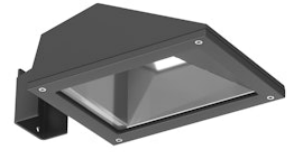

FLOS

FA162812333.A Anthracite

Franco 1 CoB Led Symmetric Optic

Designed by FLOS Outdoor, 2007

LED source included. Integrated electrical power supply 220-240V ON/OFF. Fixing bracket included. Equipped with a M16x1.5 cable guide (for 4.5mmϕ<math><10\text{mm}</math> cables) and IP68 connector. To ensure the tightness of the cable guide it's recommended to use flexible electric cables suitable for exterior use. Optional accessories: posts; mounts and arms to install as a mast; protruding arm for wall mounting.

Are you a professional and your project needs consulting and support?

[BOOK AN APPOINTMENT](#)

Main specifications

EAN	8054793620657
Mounting	Ground
Light source type	LED
Light sources included	Yes
LED type	LED array
Number of lamps	1
Power (W)	24
System power (W)	24
Source flux (lm)	2856
Lumen Output (lm)	1920