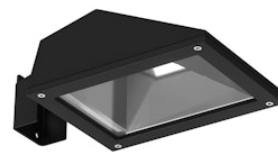

FLOS

FA162812330.A Black

Franco 1 CoB Led Symmetric Optic

Designed by FLOS Outdoor, 2007

LED source included. Integrated electrical power supply 220-240V ON/OFF. Fixing bracket included. Equipped with a M16x1.5 cable guide (for 4.5mmϕ<math><10\text{mm}</math> cables) and IP68 connector. To ensure the tightness of the cable guide it's recommended to use flexible electric cables suitable for exterior use. Optional accessories: posts; mounts and arms to install as a mast; protruding arm for wall mounting.

Are you a professional and your project needs consulting and support?

BOOK AN APPOINTMENT

Main specifications

EAN	8054793620633
Mounting	Ground
Light source type	LED
Light sources included	Yes
LED type	LED array
Number of lamps	1
Power (W)	24
System power (W)	24
Source flux (lm)	2856
Lumen Output (lm)	1920