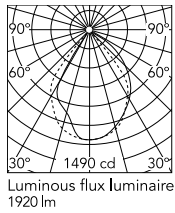

Physical

Colour	Black
Orientation	Adjustable
Longitudinal tilting (°)	103
Net weight (kg)	2.2
Package height (mm)	130
Package width (mm)	190
Package length (mm)	315
Package volume (m3)	0.01
IP internal	65
Drive Over	No

Photometric

Lighting type	Direct
Light distribution	Symmetric
CCT (K)	2700
CRI>	80
Beam angle C0-180 (°)	75
Beam angle C90-270 (°)	76
Extreme cut off	No

Electrical

Insulation class	I
Main voltage (Vac)	220-240
Power supply	Integrated
Dimmable	No
Power supply type	Non Dimmable
Dimming interface	Not Dimmable
Emergency	No