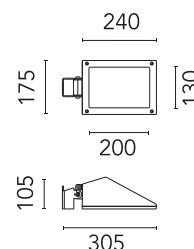

FLOS

FA162812330.A Black

Franco 1 CoB Led Symmetric Optic

Designed by FLOS Outdoor, 2007

LED source included. Integrated electrical power supply 220-240V ON/OFF. Fixing bracket included. Equipped with a M16x1.5 cable guide (for 4.5mmϕ<math><10\text{mm}</math> cables) and IP68 connector. To ensure the tightness of the cable guide it's recommended to use flexible electric cables suitable for exterior use. Optional accessories: posts; mounts and arms to install as a mast; protruding arm for wall mounting.

Physical

Colour	Black
Orientation	Adjustable
Longitudinal tilting (°)	103
Net weight (kg)	2.2
Package height (mm)	130
Package width (mm)	190
Package length (mm)	315
Package volume (m3)	0.01
IP internal	65
Drive Over	No

Pole Ø76 mm h 4500 mm (+500
mm In-ground)

OPTIONAL Pole

FA25133

Pole Ø76 mm h 4500 mm (+500 mm In-ground)

OPTIONAL Pole

FA414006

Pole Ø 102 mm h 4000 mm With Base

OPTIONAL Pole